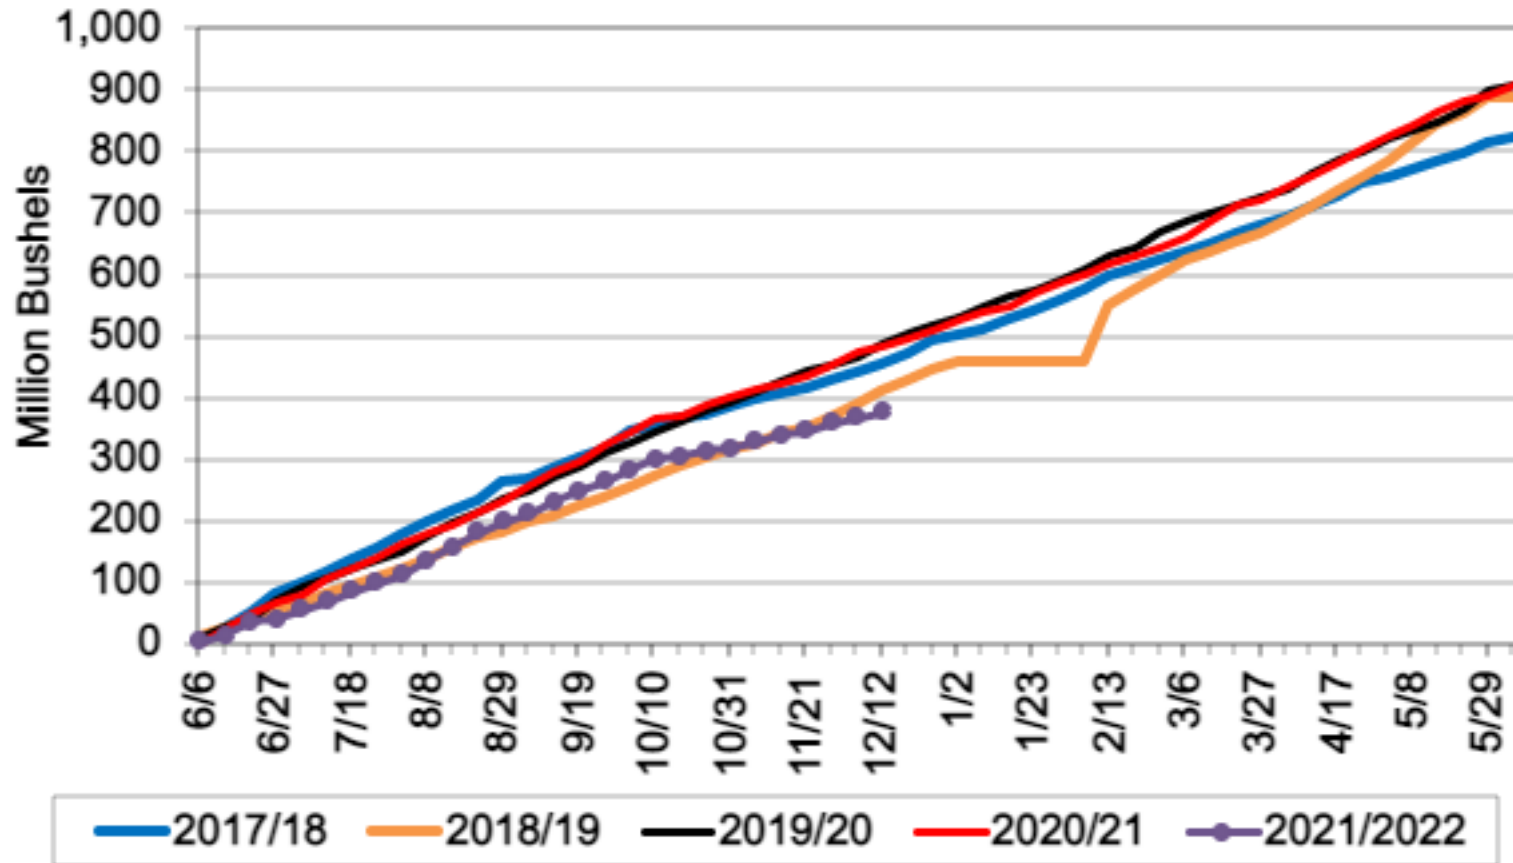

Fertilizer Prices

Fertilizer Prices Per Acre

Farm Diesel Price

Accumulated US Corn Exports to All Countries

Corn Export Summary

- Weekly net sales dropped by 50% from the previous week and 29% from the prior 4-week average to 36.5 MBU
- While sales fell from the prior week, sales were in line with trade expectations
- New sales were primarily to Japan (13.6 MBU), Mexico (10.2 MBU), and Canada (8.5 MBU)
- Export shipments of 43.3 MBU were up 1% from the prior week and 14% from the 4-week average

Accumulated US Soybean Exports to All Countries

Soybean Export Summary

- Net sales were a marketing-year low of 29.8 MBU and at the low end of trade expectations
- Sales were down 38% from the previous week and 42% from the prior 4-week average
- China accounted for most of the weekly sales, at 26.8 MBU
- Export shipments totaled 68.1 MBU, including 38.6 MBU to China

Accumulated US Wheat Exports to All Countries

Wheat Export Summary

- Net sales totaled 15.6 MBU, in line with trade expectations
- Sales fell 35% from the prior week, but were up 11% from the prior 4-week average
- Japan saw the largest increase at 4.8 MBU and the Philippines right behind with sales of 3.8 MBU
- Export shipments were also light at only 7 MBU, 28% below the prior 4-week average