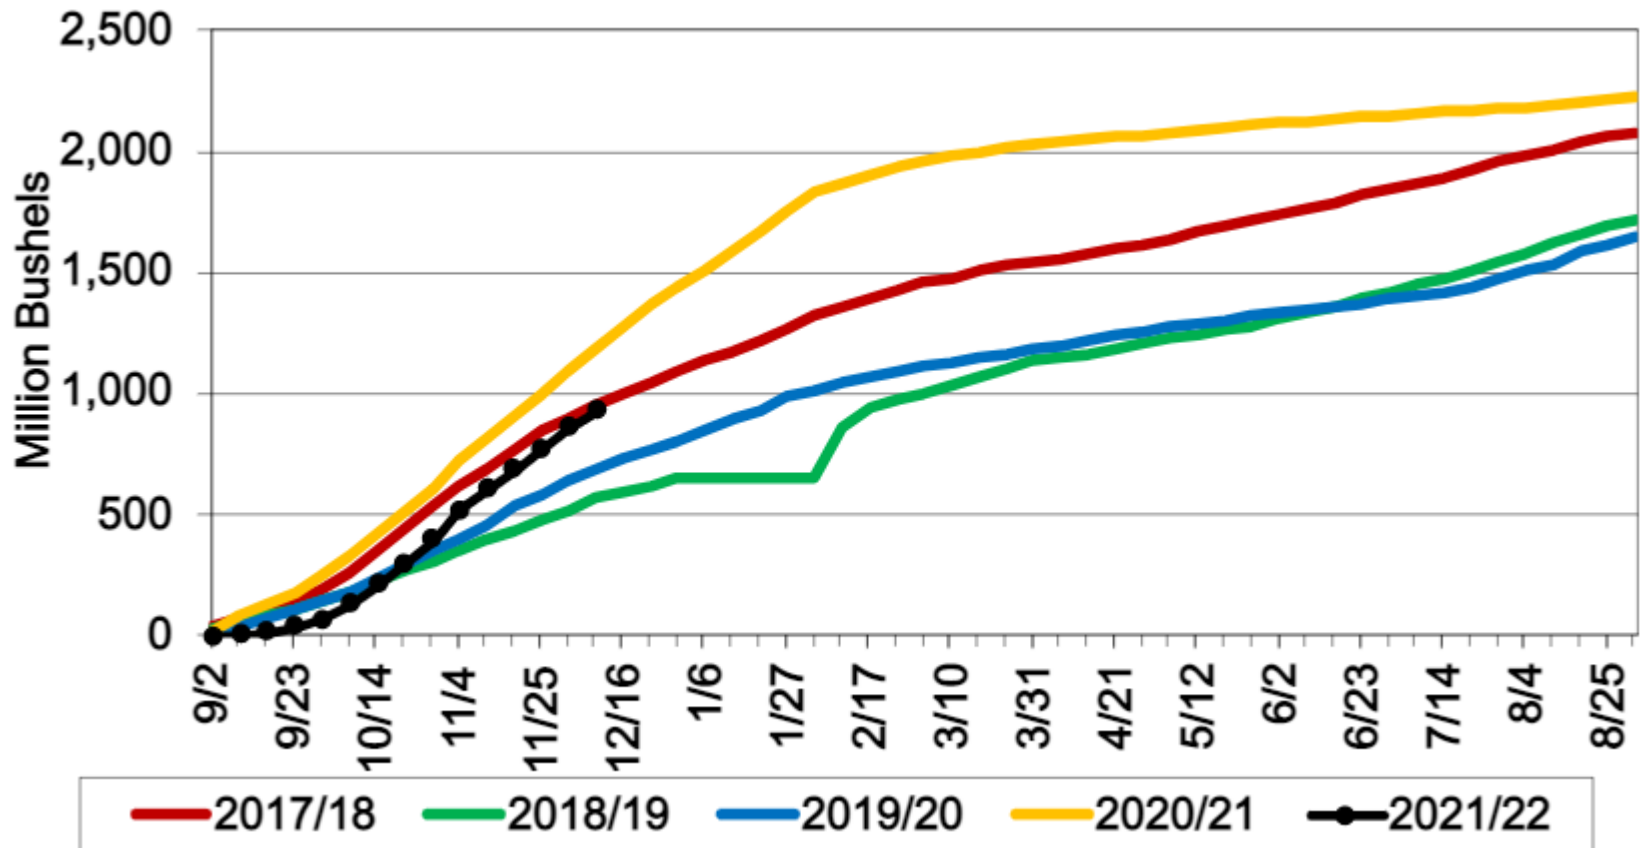

Fertilizer Prices

Fertilizer Prices Per Acre

Farm Diesel Price

Accumulated US Corn Exports to All Countries

Corn Export Summary

- Weekly net sales dropped by 50% from the previous week and 29% from the prior 4-week average to 36.5 MBU
- While sales fell from the prior week, sales were in line with trade expectations
- New sales were primarily to Japan (13.6 MBU), Mexico (10.2 MBU), and Canada (8.5 MBU)
- Export shipments of 43.3 MBU were up 1% from the prior week and 14% from the 4-week average

Accumulated US Soybean Exports to All Countries

Soybean Export Summary

- Net sales were a marketing-year low of 29.8 MBU and at the low end of trade expectations
- Sales were down 38% from the previous week and 42% from the prior 4-week average
- China accounted for most of the weekly sales, at 26.8 MBU
- Export shipments totaled 68.1 MBU, including 38.6 MBU to China

Accumulated US Wheat Exports to All Countries

Wheat Export Summary

- Net sales totaled 15.6 MBU, in line with trade expectations
- Sales fell 35% from the prior week, but were up 11% from the prior 4-week average
- Japan saw the largest increase at 4.8 MBU and the Philippines right behind with sales of 3.8 MBU
- Export shipments were also light at only 7 MBU, 28% below the prior 4-week average