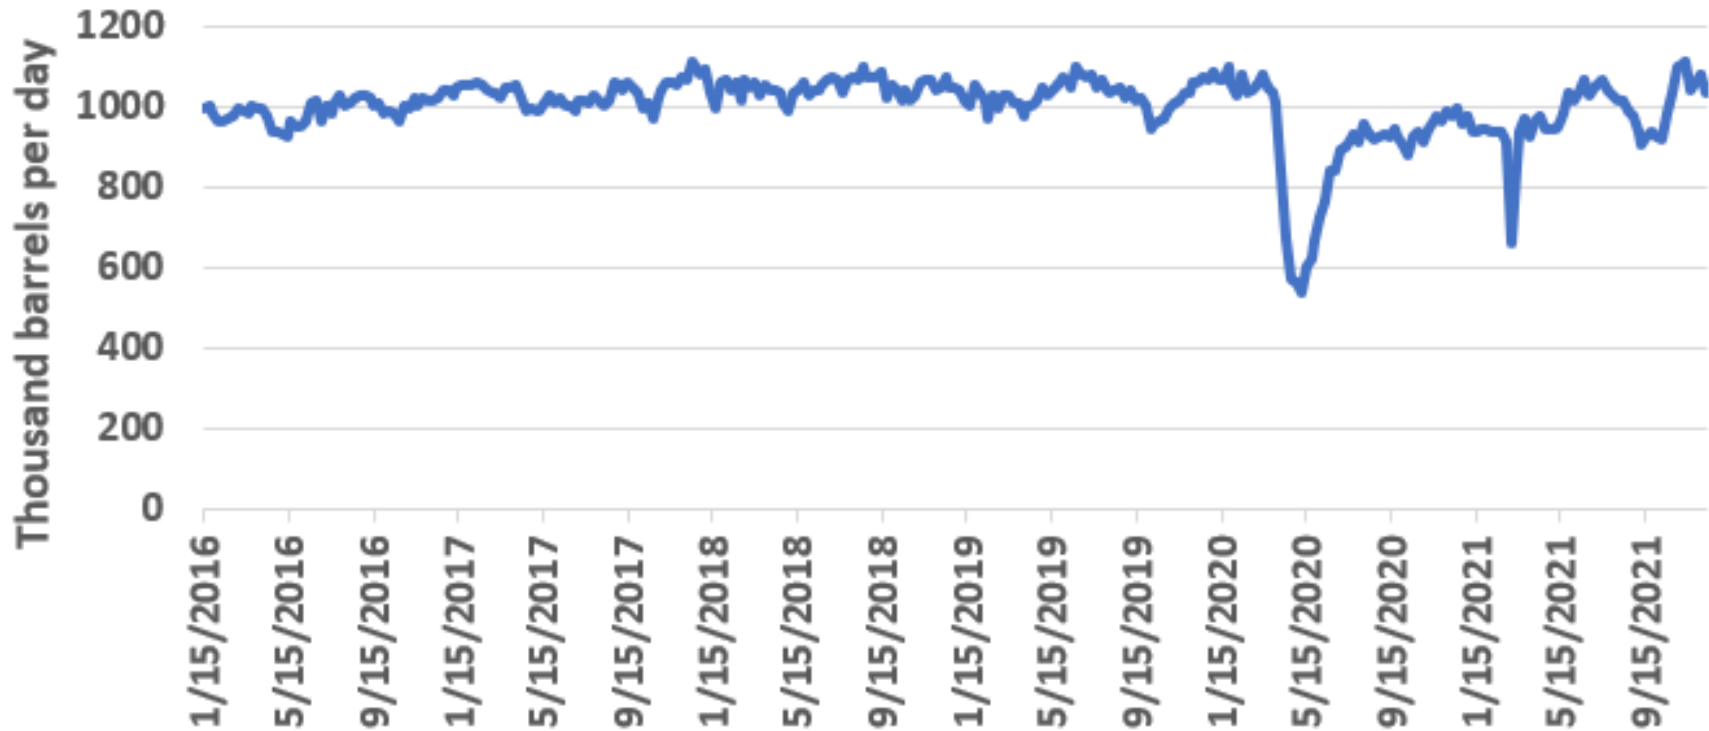

Weekly US Oxygenate Plant Production of Fuel Ethanol