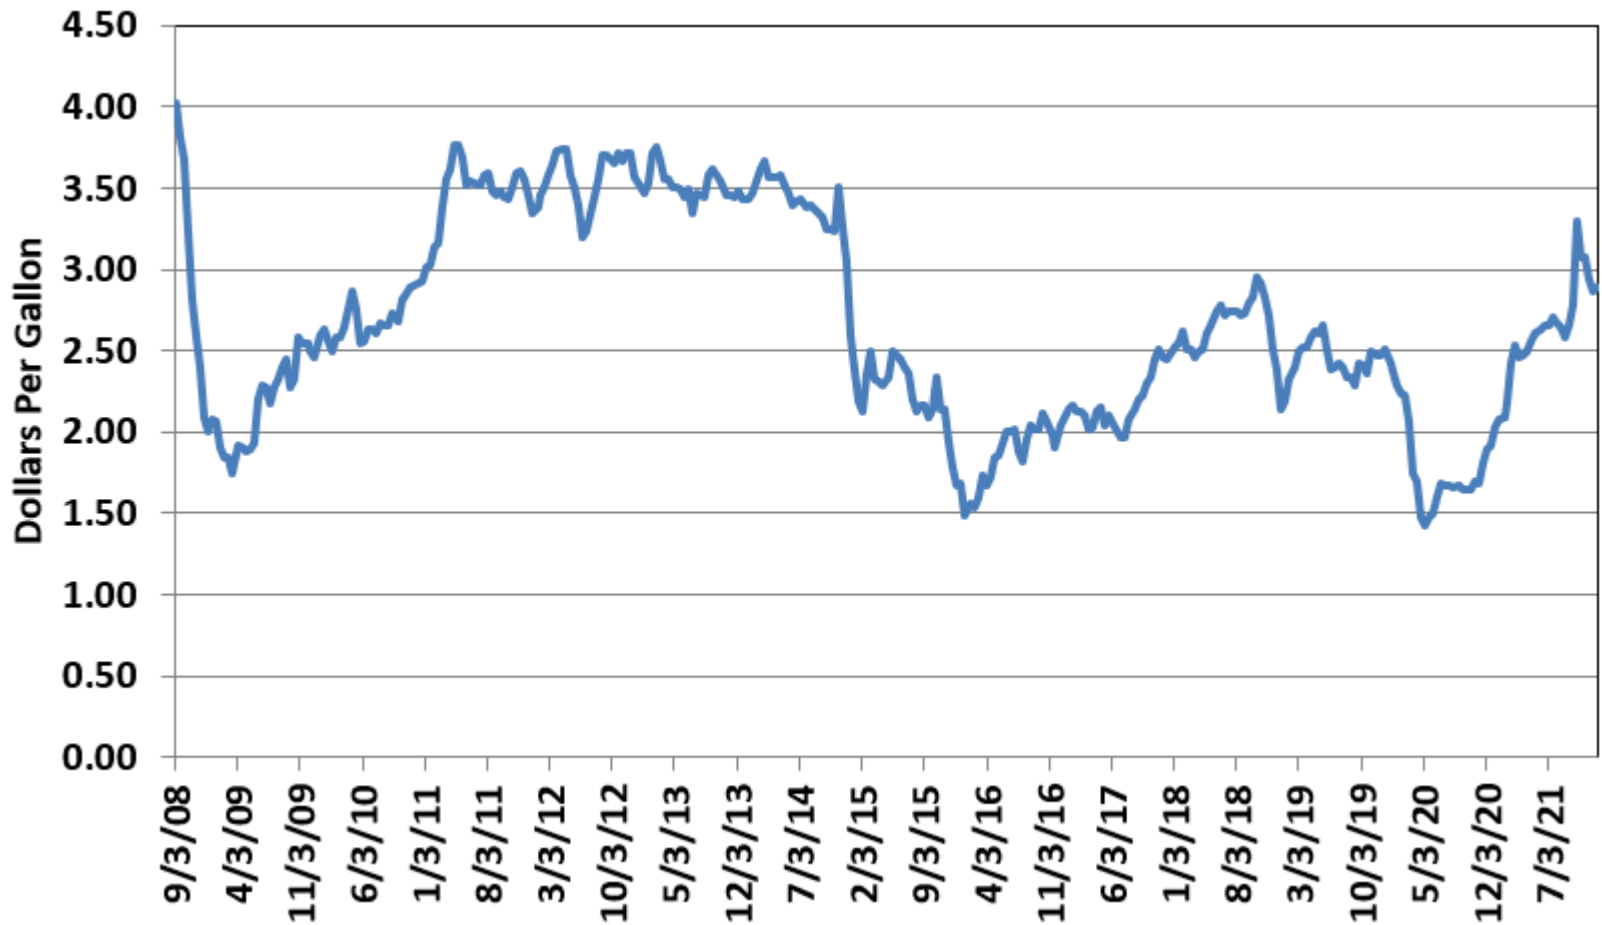

WEEKLY OUTLOOK FOR DEC. 19TH – DEC. 25TH

Brought to you by:
the Student Laboratory
Nick Althoff, Hailey Schepers, Justin Eddy, and Jacob Knaebel

With Oversight by:
Marty Foreman and John Kruse
Funded by:
The Food and Agricultural Policy Research Institute (FAPRI)
Division of Applied Social Sciences
College of Agriculture, Food and Natural Resources

Fertilizer Prices

Fertilizer Prices Per Acre

Farm Diesel Price

Accumulated US Corn Exports to All Countries

Corn Export Summary

- Weekly net sales dropped by 50% from the previous week and 29% from the prior 4-week average to 36.5 MBU
- While sales fell from the prior week, sales were in line with trade expectations
- New sales were primarily to Japan (13.6 MBU), Mexico (10.2 MBU), and Canada (8.5 MBU)
- Export shipments of 43.3 MBU were up 1% from the prior week and 14% from the 4-week average

Accumulated US Soybean Exports to All Countries

Soybean Export Summary

- Net sales were a marketing-year low of 29.8 MBU and at the low end of trade expectations
- Sales were down 38% from the previous week and 42% from the prior 4-week average
- China accounted for most of the weekly sales, at 26.8 MBU
- Export shipments totaled 68.1 MBU, including 38.6 MBU to China

Accumulated US Wheat Exports to All Countries

Wheat Export Summary

- Net sales totaled 15.6 MBU, in line with trade expectations
- Sales fell 35% from the prior week, but were up 11% from the prior 4-week average
- Japan saw the largest increase at 4.8 MBU and the Philippines right behind with sales of 3.8 MBU
- Export shipments were also light at only 7 MBU, 28% below the prior 4-week average