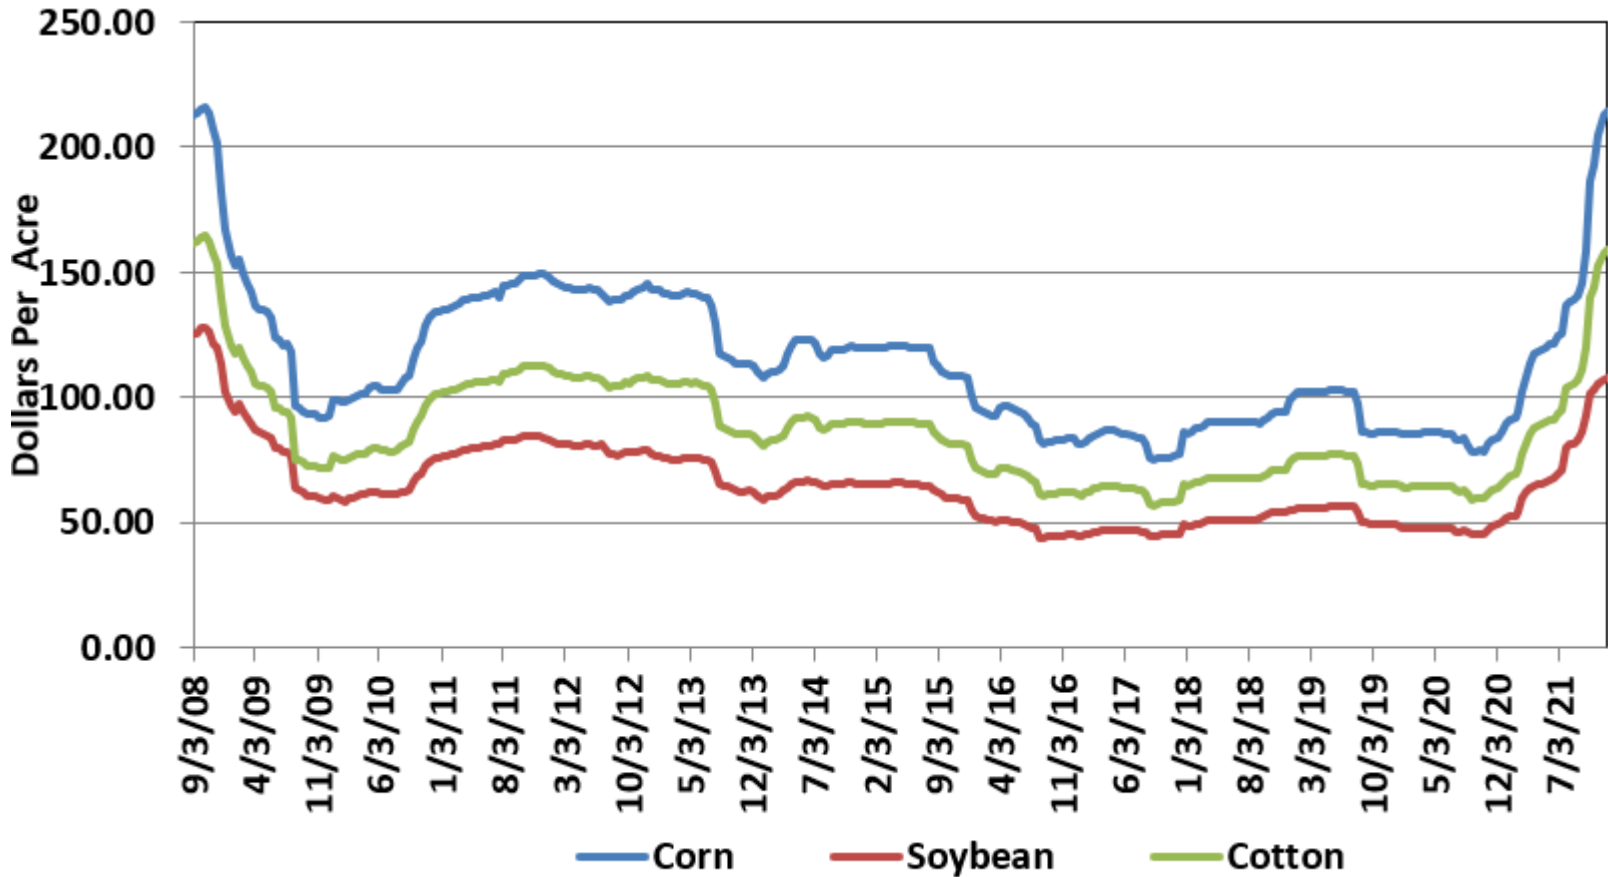

WEEKLY OUTLOOK FOR DEC. 19TH – DEC. 25TH

Brought to you by:
the Student Laboratory
Nick Althoff, Hailey Schepers, Justin Eddy, and Jacob Knaebel

With Oversight by:
Marty Foreman and John Kruse
Funded by:
The Food and Agricultural Policy Research Institute (FAPRI)
Division of Applied Social Sciences
College of Agriculture, Food and Natural Resources

Fertilizer Prices

Fertilizer Prices Per Acre

Farm Diesel Price

Accumulated US Corn Exports to All Countries

Corn Export Summary

- Weekly net sales dropped by 50% from the previous week and 29% from the prior 4-week average to 36.5 MBU
- While sales fell from the prior week, sales were in line with trade expectations
- New sales were primarily to Japan (13.6 MBU), Mexico (10.2 MBU), and Canada (8.5 MBU)
- Export shipments of 43.3 MBU were up 1% from the prior week and 14% from the 4-week average

Accumulated US Soybean Exports to All Countries

Soybean Export Summary

- Net sales were a marketing-year low of 29.8 MBU and at the low end of trade expectations
- Sales were down 38% from the previous week and 42% from the prior 4-week average
- China accounted for most of the weekly sales, at 26.8 MBU
- Export shipments totaled 68.1 MBU, including 38.6 MBU to China