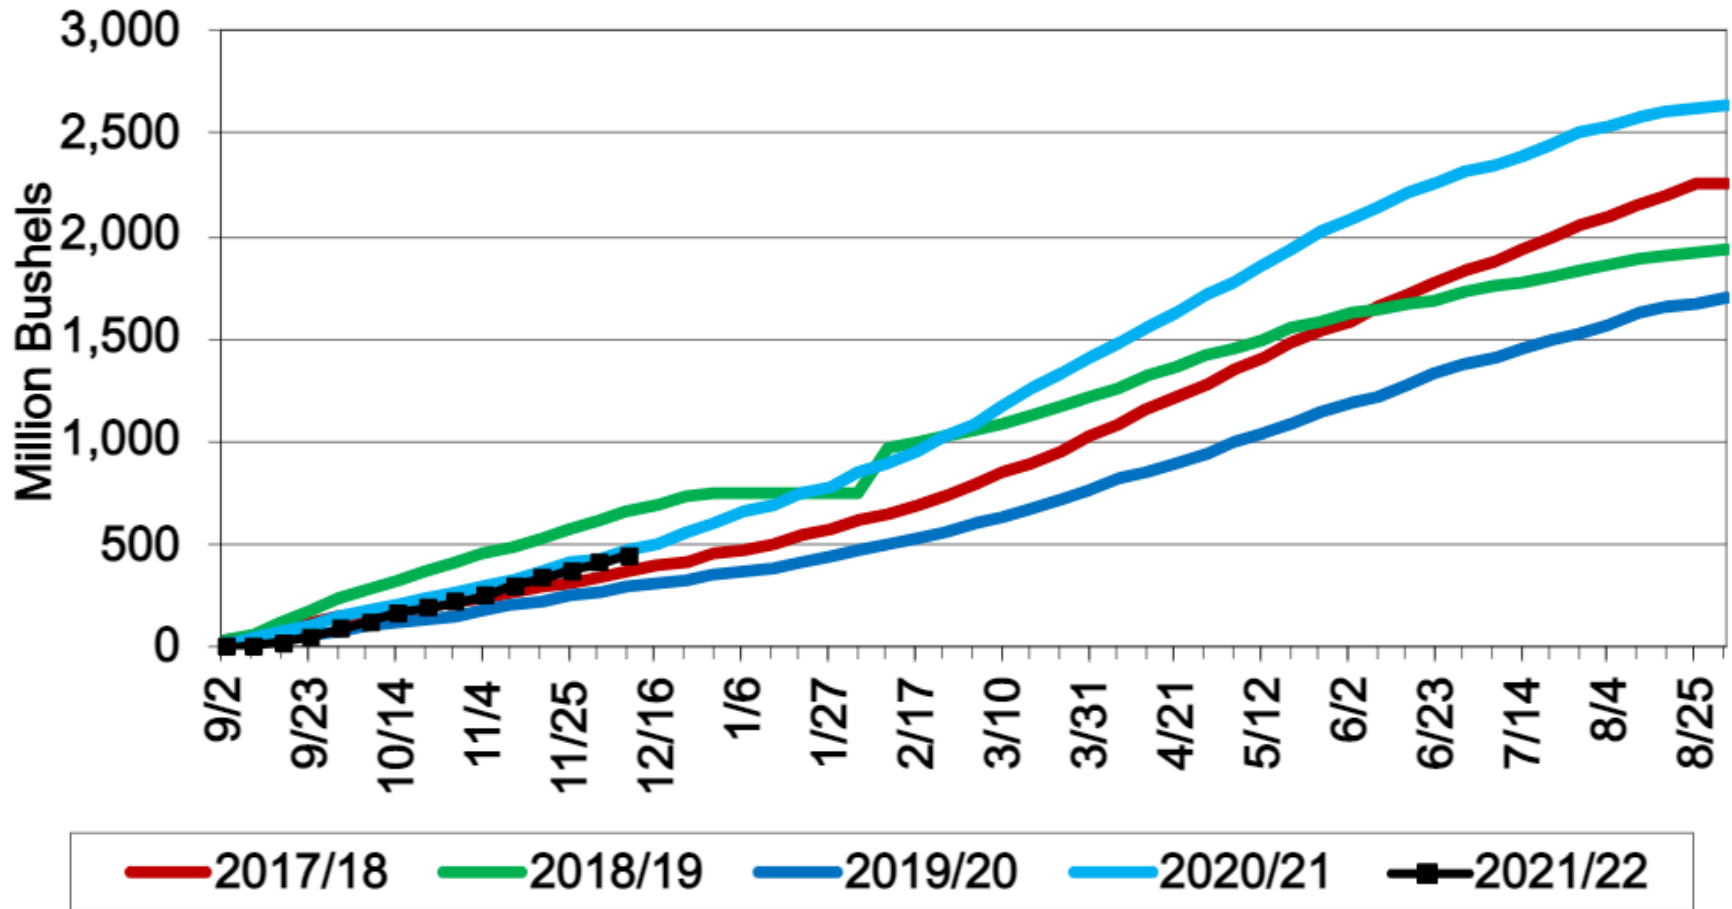

Fertilizer Prices

Fertilizer Prices Per Acre

Farm Diesel Price

Accumulated US Corn Exports to All Countries

Corn Export Summary

- Weekly net sales dropped by 50% from the previous week and 29% from the prior 4-week average to 36.5 MBU
- While sales fell from the prior week, sales were in line with trade expectations
- New sales were primarily to Japan (13.6 MBU), Mexico (10.2 MBU), and Canada (8.5 MBU)
- Export shipments of 43.3 MBU were up 1% from the prior week and 14% from the 4-week average

Accumulated US Soybean Exports to All Countries

Soybean Export Summary

- Net sales were a marketing-year low of 29.8 MBU and at the low end of trade expectations
- Sales were down 38% from the previous week and 42% from the prior 4-week average
- China accounted for most of the weekly sales, at 26.8 MBU
- Export shipments totaled 68.1 MBU, including 38.6 MBU to China

Accumulated US Wheat Exports to All Countries

Wheat Export Summary

- Net sales totaled 15.6 MBU, in line with trade expectations
- Sales fell 35% from the prior week, but were up 11% from the prior 4-week average
- Japan saw the largest increase at 4.8 MBU and the Philippines right behind with sales of 3.8 MBU
- Export shipments were also light at only 7 MBU, 28% below the prior 4-week average