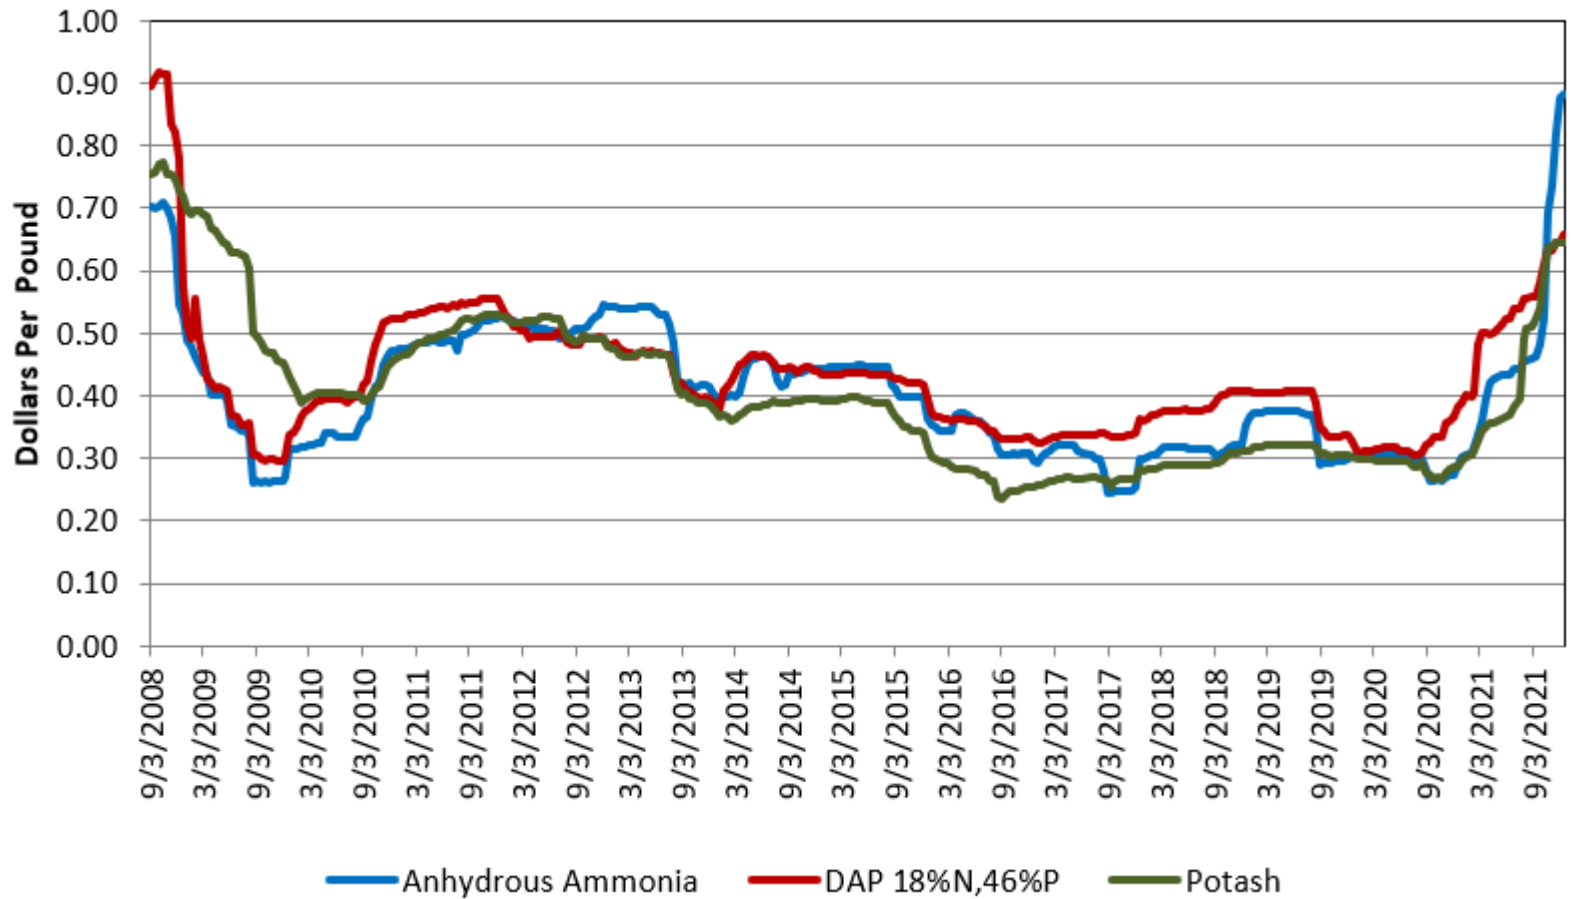

WEEKLY OUTLOOK FOR DEC. 19TH – DEC. 25TH

Brought to you by:
the Student Laboratory
Nick Althoff, Hailey Schepers, Justin Eddy, and Jacob Knaebel

With Oversight by:
Marty Foreman and John Kruse
Funded by:
The Food and Agricultural Policy Research Institute (FAPRI)
Division of Applied Social Sciences
College of Agriculture, Food and Natural Resources

Fertilizer Prices

Fertilizer Prices Per Acre

Farm Diesel Price

Accumulated US Corn Exports to All Countries

Corn Export Summary

- Weekly net sales dropped by 50% from the previous week and 29% from the prior 4-week average to 36.5 MBU
- While sales fell from the prior week, sales were in line with trade expectations
- New sales were primarily to Japan (13.6 MBU), Mexico (10.2 MBU), and Canada (8.5 MBU)
- Export shipments of 43.3 MBU were up 1% from the prior week and 14% from the 4-week average

Accumulated US Soybean Exports to All Countries

Soybean Export Summary

- Net sales were a marketing-year low of 29.8 MBU and at the low end of trade expectations
- Sales were down 38% from the previous week and 42% from the prior 4-week average
- China accounted for most of the weekly sales, at 26.8 MBU
- Export shipments totaled 68.1 MBU, including 38.6 MBU to China